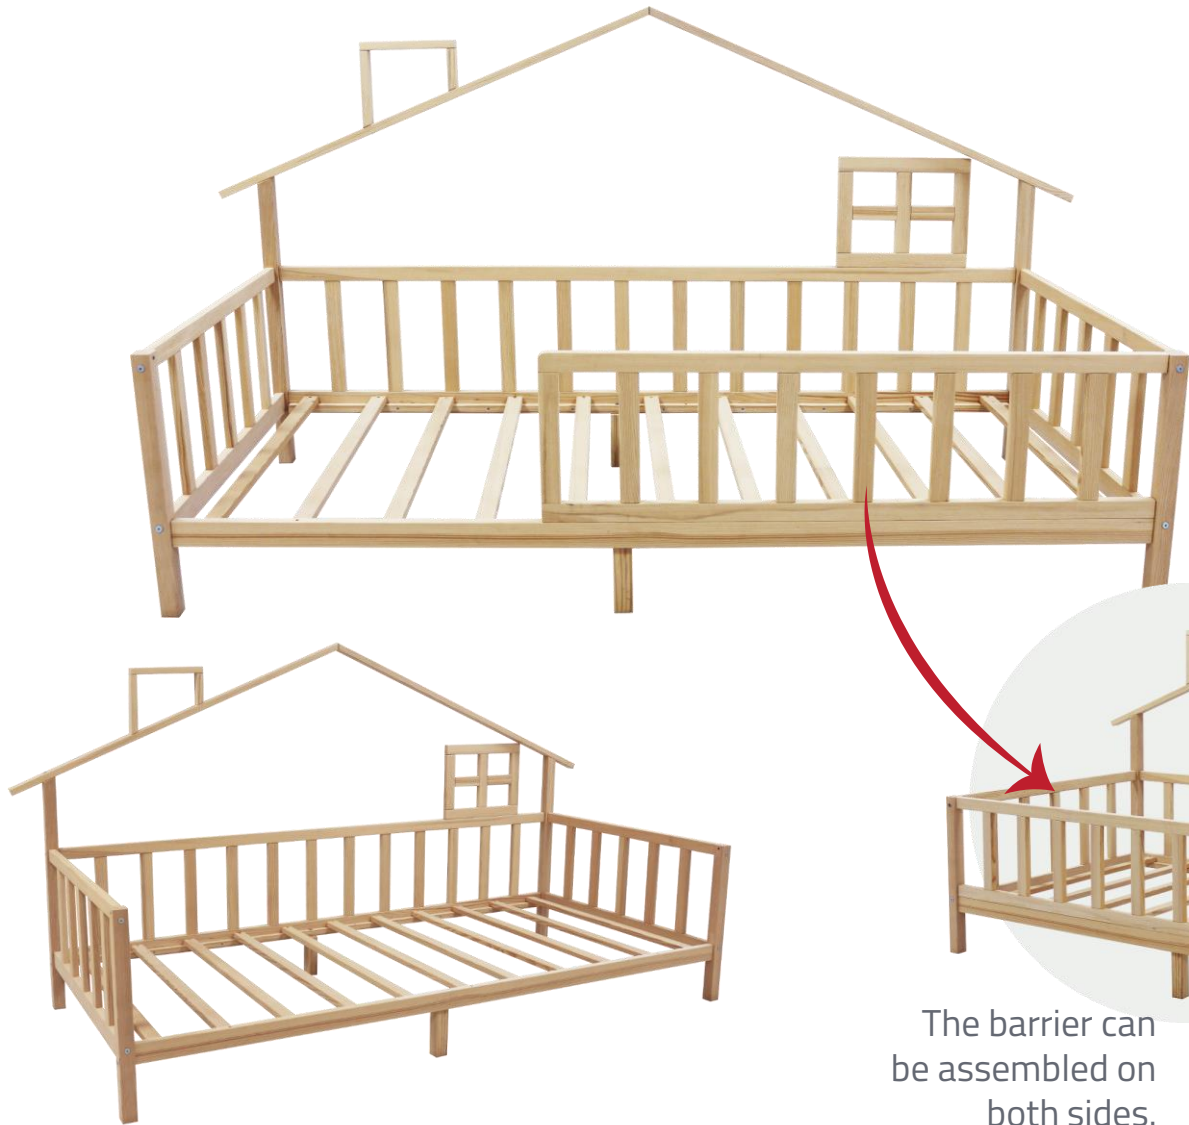

The barrier can be assembled on both sides.

Dimensions	W x L x H (cm)
Size	145 x 74,6 x 155,5
Usage area	140 x 70
Door size	62 x 90
Box Size	62 x 142 x 10
Product Weight (kg)	13,7
Dimensional Weight	29,35

KFB610 | NATURAL WOOD FLOOR BED 80x160

Dimensions	W x L x H (cm)
Size	168 x 104 x 45
Usage area	160 x 80
Box Size	49 x 166 x 9,5
Product Weight (kg)	12
Dimensional Weight	26

KFB620 | NATURAL WOOD FLOOR BED 90x200

Dimensions	W x L x H (cm)
Size	208 x 104 x 45
Usage area	200 x 90
Box Size	49 x 201 x 9,5
Product Weight (kg)	16
Dimensional Weight	32

KFB640 | NATURAL WOOD CHILDREN'S FLOOR BED 140x200

Dimensions	W x L x H (cm)
Size	149 x 209 x 45
Usage area	200 x 90
Box Size	49 x 203 x 12
Product Weight (kg)	24
Dimensional Weight	40

KFB621 | NATURAL WOOD CHILDREN'S FLOOR BED WITH HOUSE ROOF 90x200

The barrier can be assembled on both sides.

Dimensions	W x L x H (cm)
Size	99x209x125,5
Usage area	200 x 90
Box Size	49 x 201 x 9,5
Product Weight (kg)	19
Dimensional Weight	32