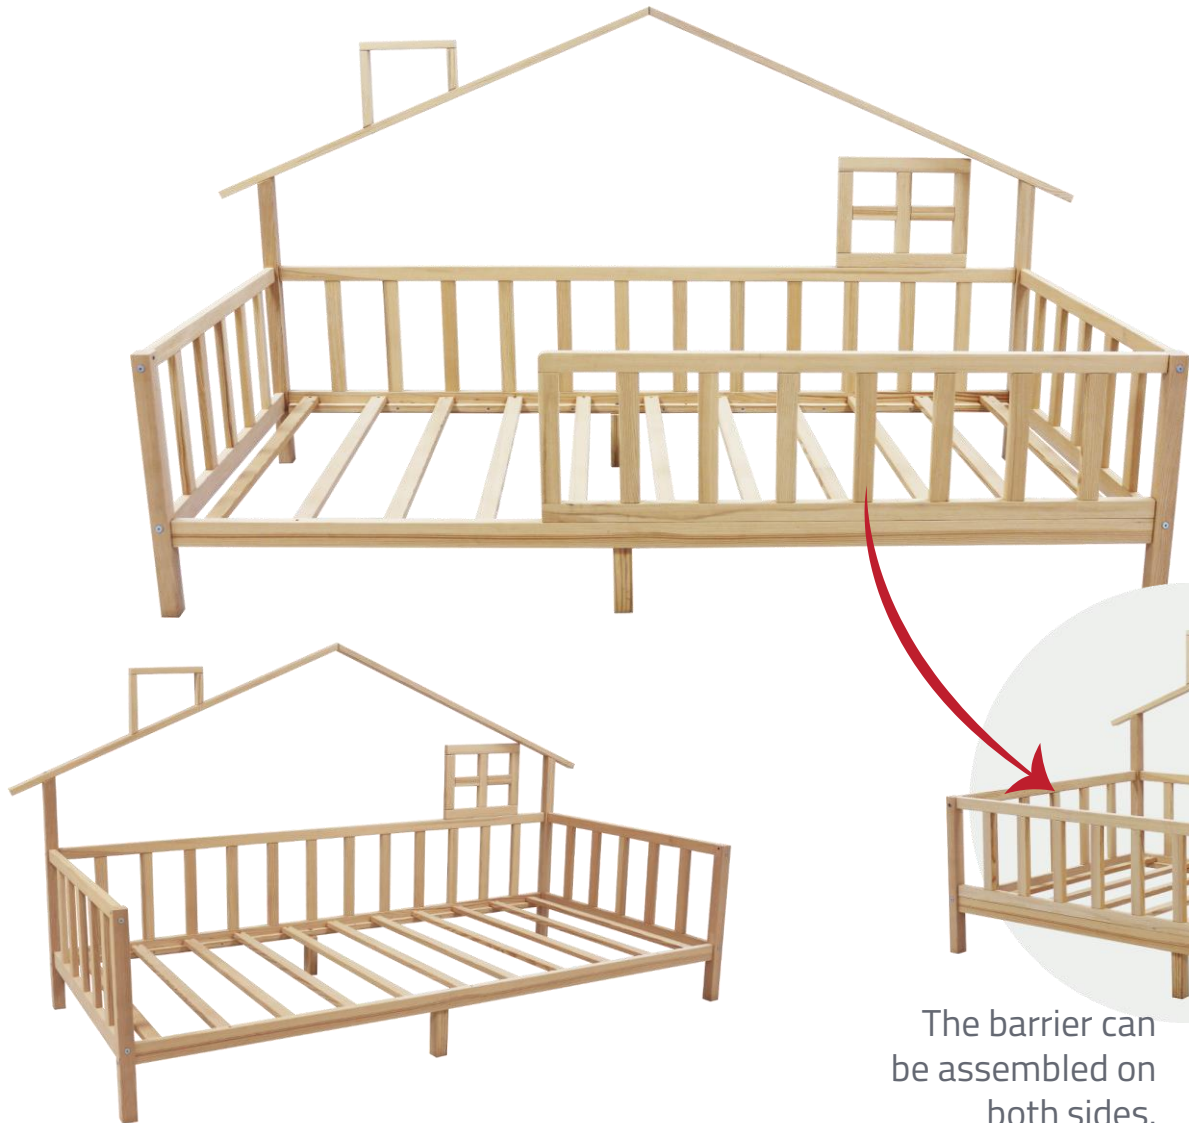

KFB631 | NATURAL WOOD CHILDREN'S FLOOR BED WITH HOUSE ROOF 90x190

The barrier can be assembled on both sides.

Dimensions	W x L x H (cm)
Size	99x199x125,5
Usage area	190 x 90
Box Size	49 x 191 x 9,5
Product Weight (kg)	18
Dimensional Weight	30