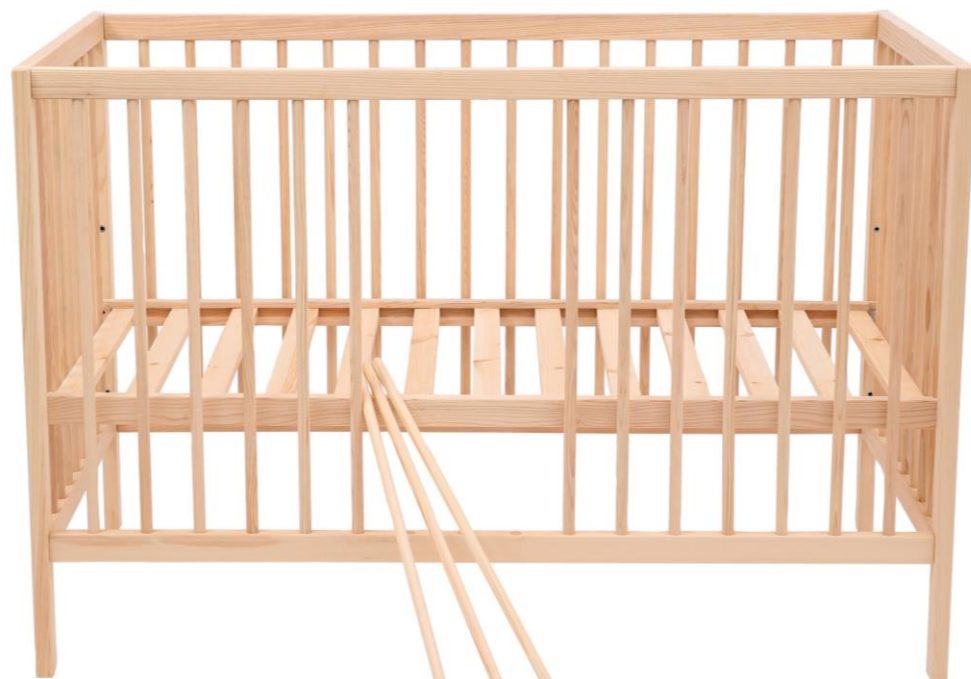

KFB631 | NATURAL WOOD CHILDREN'S FLOOR BED WITH HOUSE ROOF 90x190

The barrier can be assembled on both sides.

Dimensions	W x L x H (cm)
Size	99x199x125,5
Usage area	190 x 90
Box Size	49 x 191 x 9,5
Product Weight (kg)	18
Dimensional Weight	30

NTR301| WOODEN BABY BED SIDE CRIB

Dimensions	W x L x H (cm)
Size	98 x 65 x 82 cm
Usage area	82 x 57 cm
Box Size	105 x 70 x 13
Easy height adjustment	
Anti-reflux feature	
Product Weight (kg)	9,57
Dimensional Weight	31,85

NTR161 | NATURAL WOOD FOLDING CRIB 60x120

Dimensions	W x L x H (cm)
Table	124 x 64 x 98
Usage area	60 x 120 cm
Closed size	22 x 64 x 98
Box Size	70x105x28
Product Weight (kg)	24,8
Dimensional Weight	68,60

NTR410 | NATURAL WOOD 3 LEVEL CRIB 60x120

Dimensions	W x L x H (cm)
Size	124 x 68 x 80
Usage area	120 x 60
Box Size	127 x 70 x 14,7
Product Weight (kg)	11,09
Dimensional Weight	43,56

NTR411 | NATURAL WOOD 3-LEVEL CRIB REMOVABLE BARS 60x120