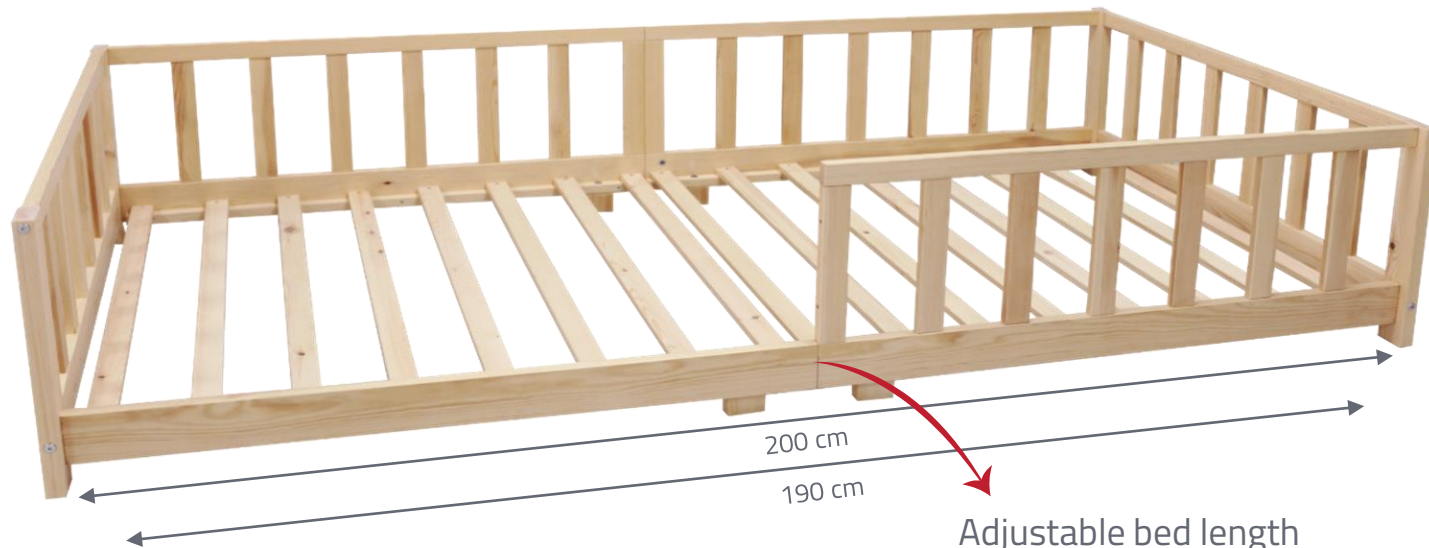

KCB350 | NATURAL WOOD CONVERTIBLE BED WITH ROOF 90 x 200 (90 x 190)

Adjustable bed length with the included extension part

Dimensions	W x L x H (cm)
Size	99 x 209 x 165*
Usage area	200 x 90 (190 x 90)
Box Size	45 x 122 x 25*
Product Weight (kg)	28*
Dimensional Weight	45*

The removable roof and growth kit transform it into a floor bed

www.kukkawood.com

"Wooden worlds for little ones"

KCB351 | NATURAL WOOD MONTESSORI FLOOR BED 90 x 200 (90 x 190)

Adjustable bed length
with the included
extension part