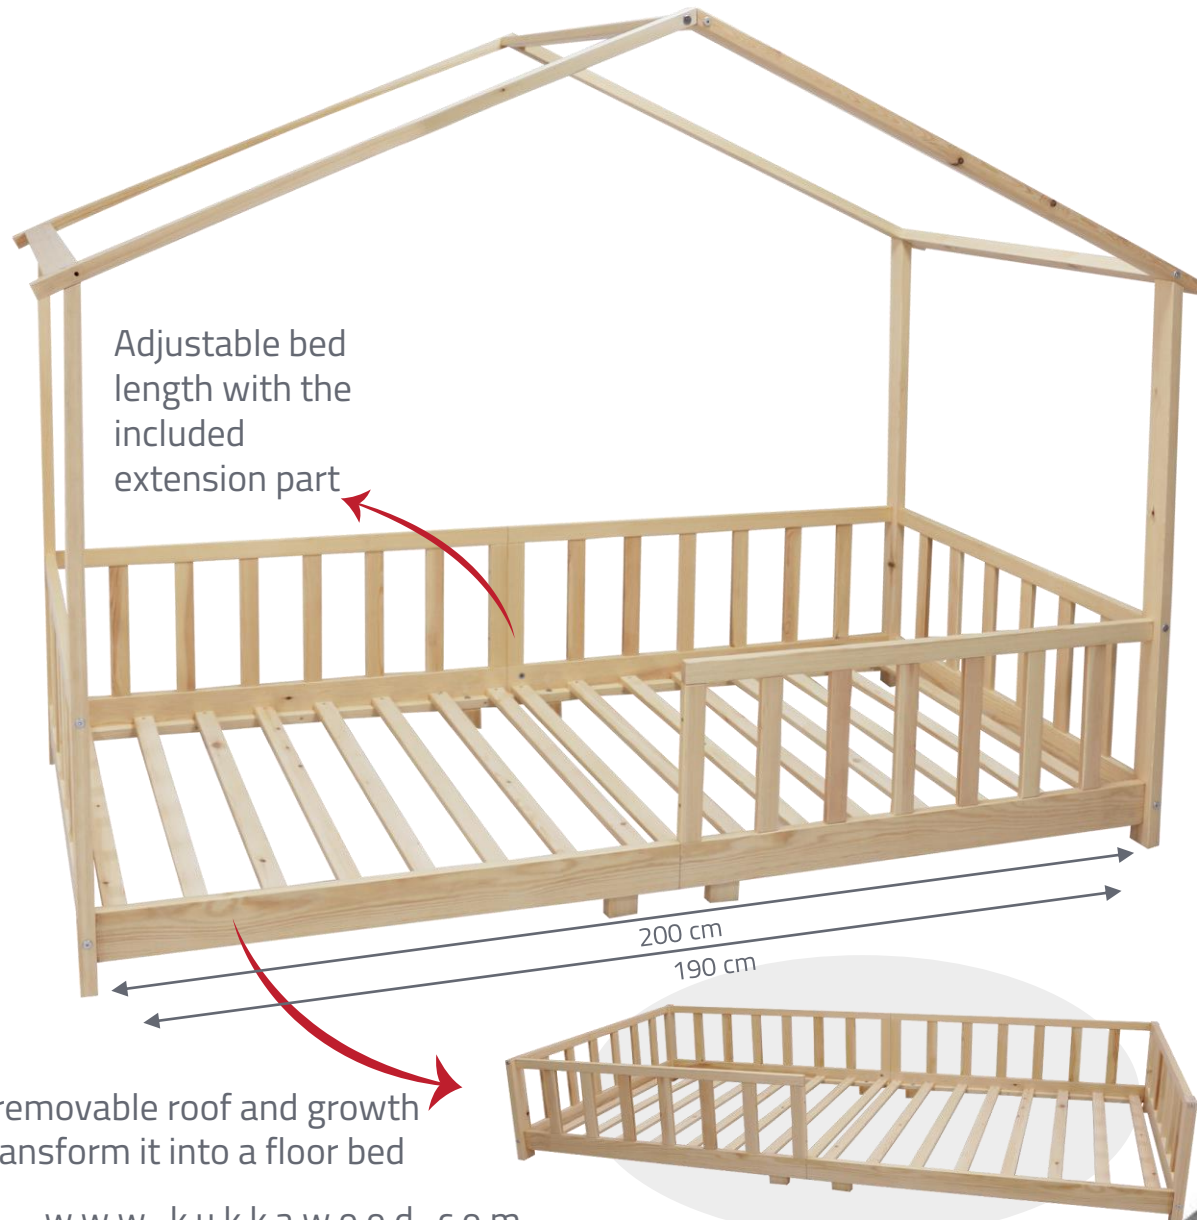

KCB350 | NATURAL WOOD CONVERTIBLE BED WITH ROOF 90 x 200 (90 x 190)

Adjustable bed length with the included extension part

Dimensions	W x L x H (cm)
Size	99 x 209 x 165*
Usage area	200 x 90 (190 x 90)
Box Size	45 x 122 x 25*
Product Weight (kg)	28*
Dimensional Weight	45*

The removable roof and growth kit transform it into a floor bed

www.kukkawood.com

"Wooden worlds for little ones"

KCB351 | NATURAL WOOD MONTESSORI FLOOR BED 90 x 200 (90 x 190)

Adjustable bed length
with the included
extension part