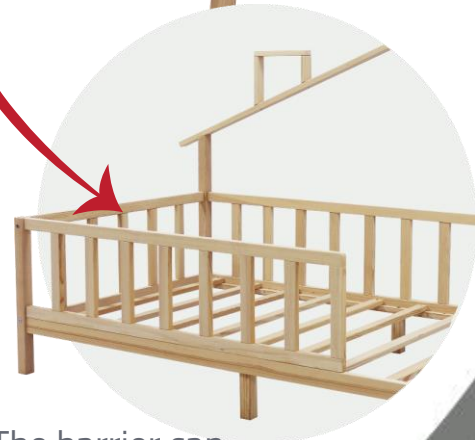

KFB631 | NATURAL WOOD CHILDREN'S FLOOR BED WITH HOUSE ROOF 90x190

The barrier can be assembled on both sides.

Dimensions	W x L x H (cm)
Size	99x199x125,5
Usage area	190 x 90
Box Size	49 x 191 x 9,5
Product Weight (kg)	18
Dimensional Weight	30